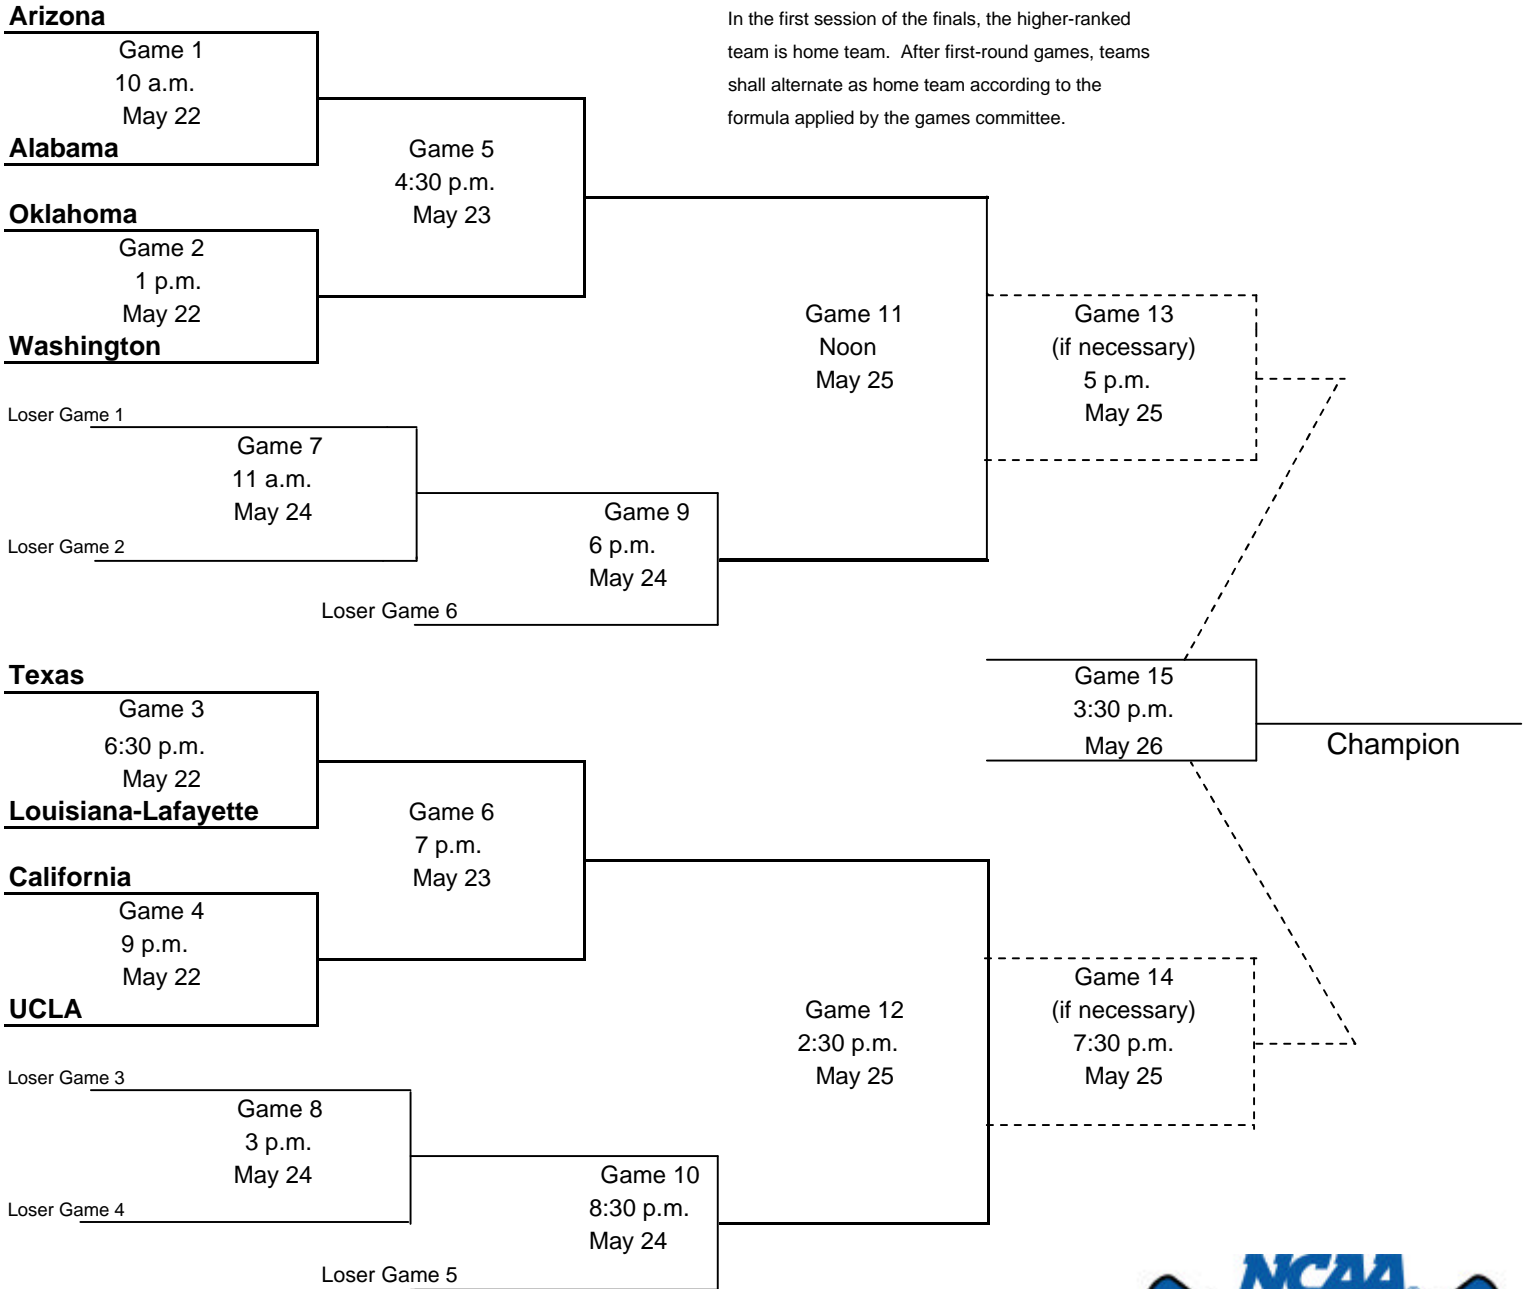

# 2003 National Collegiate Division I Women's SOFTBALL CHAMPIONSHIP

In the first session of the finals, the higher-ranked team is home team. After first-round games, teams shall alternate as home team according to the formula applied by the games committee.

Finals played at ASA Hall of Fame Stadium, Oklahoma City, Oklahoma.

Eight eight-team regionals will be played at campus sites.

Bracket note:

1. If the winner of Game 9 defeats the winner of Game 5, then Game 13 is necessary.
2. If the winner of Game 10 defeats the winner of Game 6, then then Game 14 is necessary.
3. If Game 14 is the only necessary game of the evening, it will be played at 5 p.m.